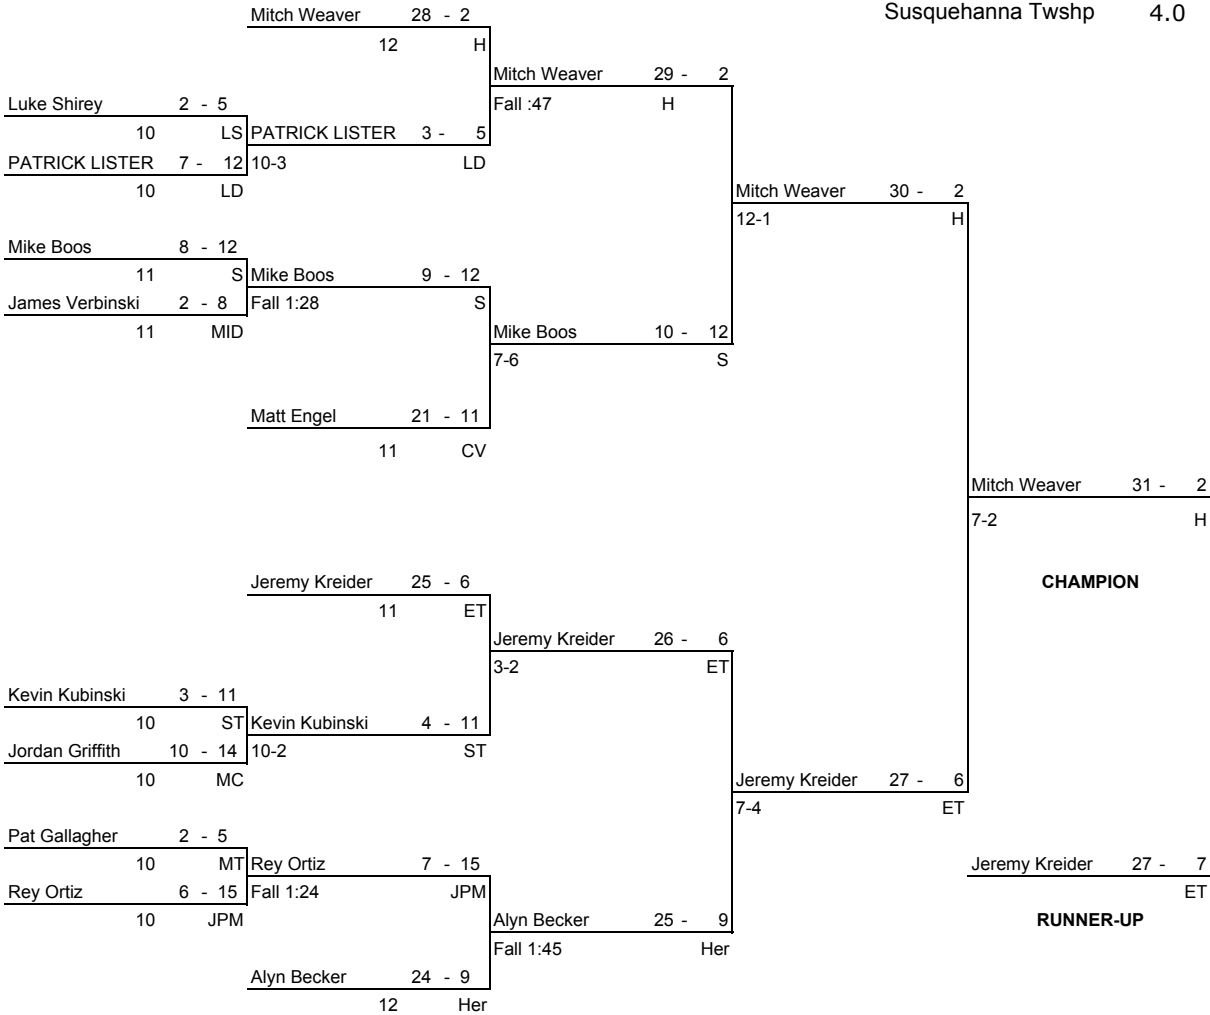

Scoring for 125 lbs

Team	Points
Conestoga Valley	0.0
Elizabethtown	16.0
Hempfield	23.0
Hershey	13.0
JP McCaskey	4.0
Lampeter Strasburg	0.0
Lower Dauphin	3.0
Manheim Central	0.0
Manheim Township	0.0
Middletown	0.0
Penn Manor	0.0
Solanco	16.0
Susquehanna Twshp	4.0

2003 PIAA District III Class AAA Section 2 Championships

Championship Bracket