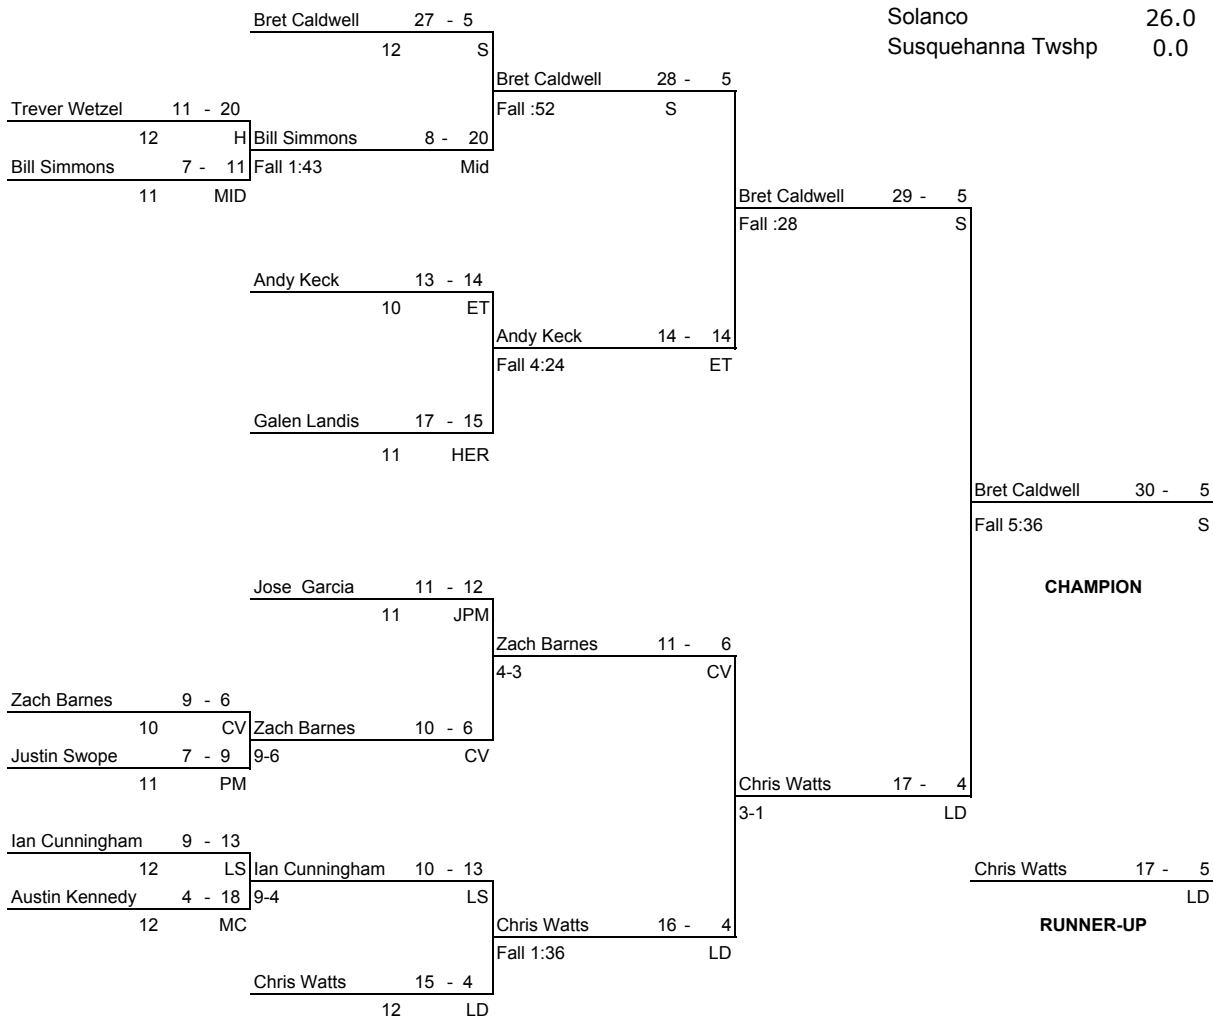

Scoring for 189 lbs

Team	Points
Conestoga Valley	10.0
Elizabethtown	6.0
Hempfield	0.0
Hershey	0.0
JP McCaskey	13.0
Lampeter Strasburg	2.0
Lower Dauphin	18.0
Manheim Central	0.0
Manheim Township	0.0
Middletown	7.0
Penn Manor	0.0
Solanco	26.0
Susquehanna Twshp	0.0

2003 PIAA District III Class AAA Section 2 Championships

Championship Bracket