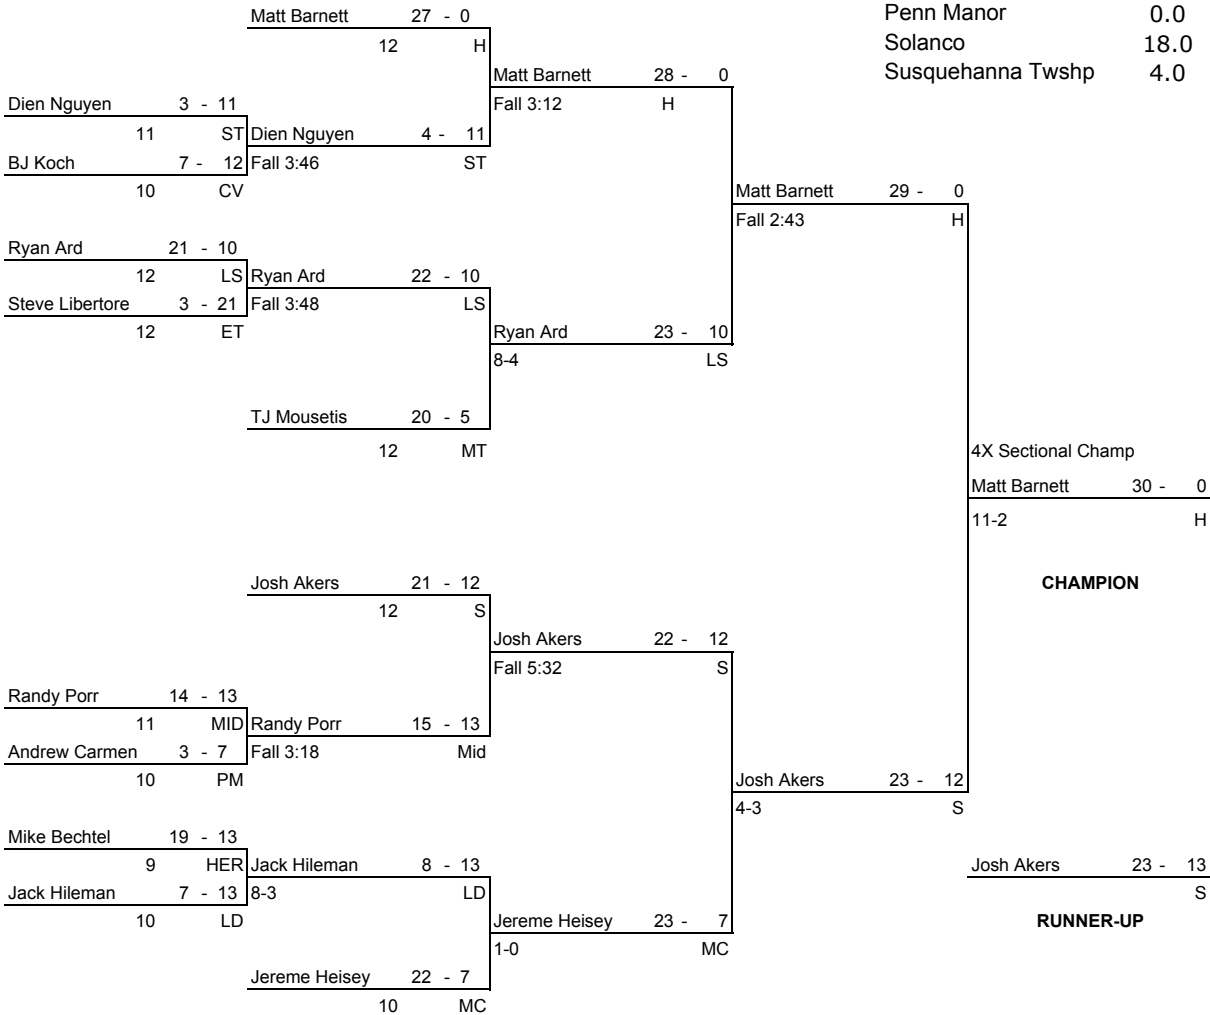

2003 PIAA District III Class AAA Section 2 Championships

Scoring for 140 lbs

Team	Points
Conestoga Valley	0.0
Elizabethtown	0.0
Hempfield	25.0
Hershey	0.0
JP McCaskey	0.0
Lampeter Strasburg	11.0
Lower Dauphin	2.0
Manheim Central	12.0
Manheim Township	3.0
Middletown	5.0
Penn Manor	0.0
Solanco	18.0
Susquehanna Twshp	4.0

Championship Bracket