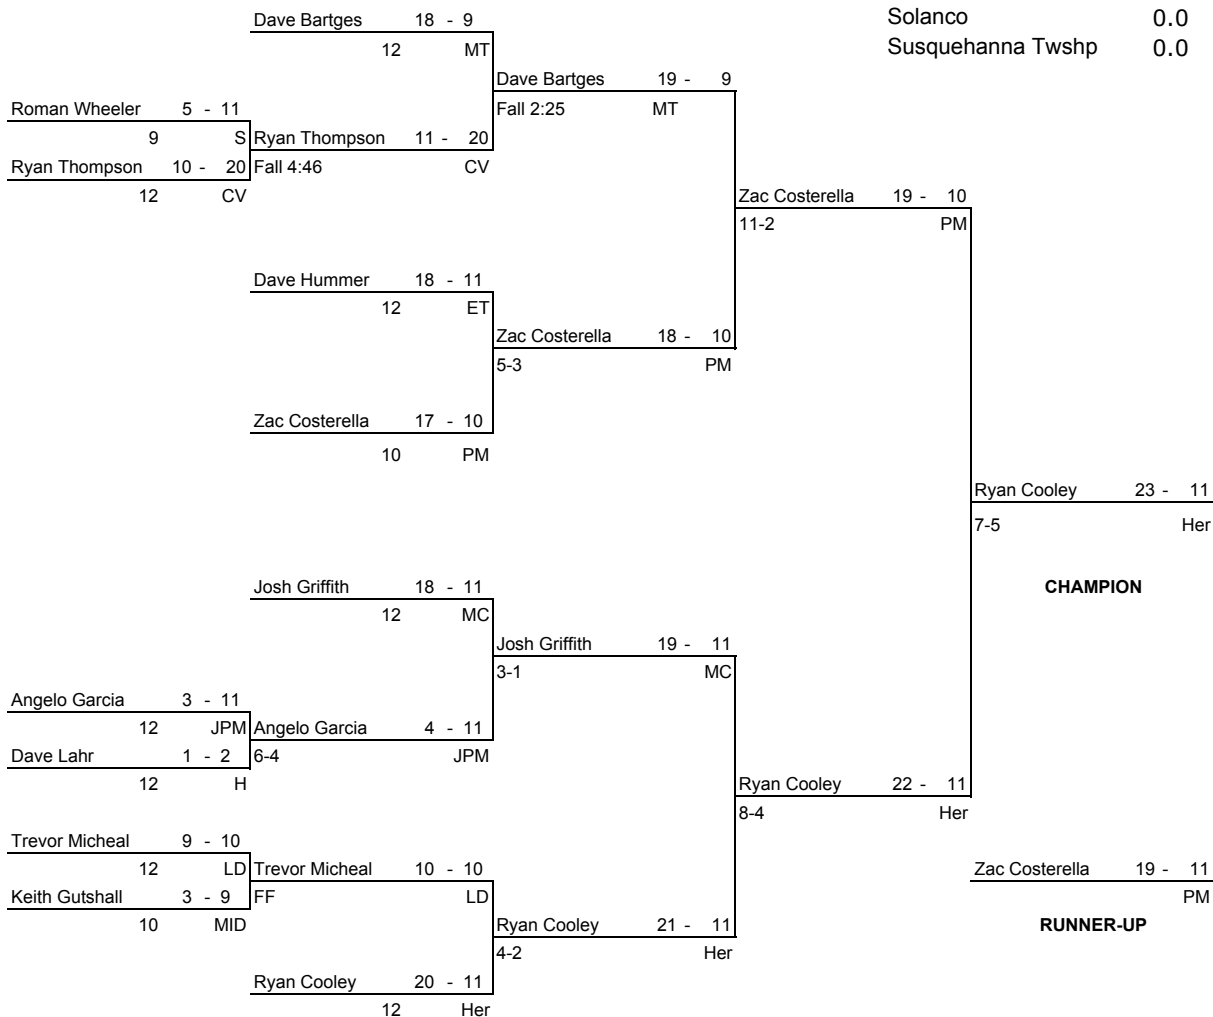

Scoring for 152 lbs

Team	Points
Conestoga Valley	4.0
Elizabethtown	1.0
Hempfield	0.0
Hershey	20.0
JP McCaskey	2.0
Lampeter Strasburg	0.0
Lower Dauphin	5.0
Manheim Central	12.0
Manheim Township	11.0
Middletown	0.0
Penn Manor	17.0
Solanco	0.0
Susquehanna Twshp	0.0

2003 PIAA District III Class AAA Section 2 Championships

Championship Bracket