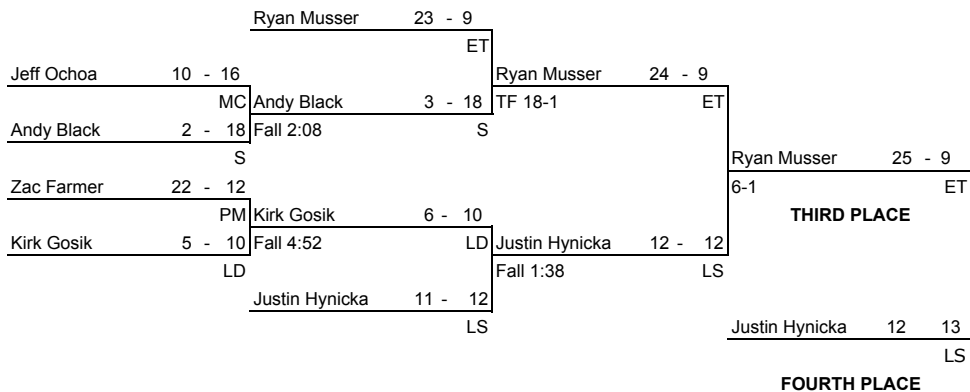

Consolation Bracket