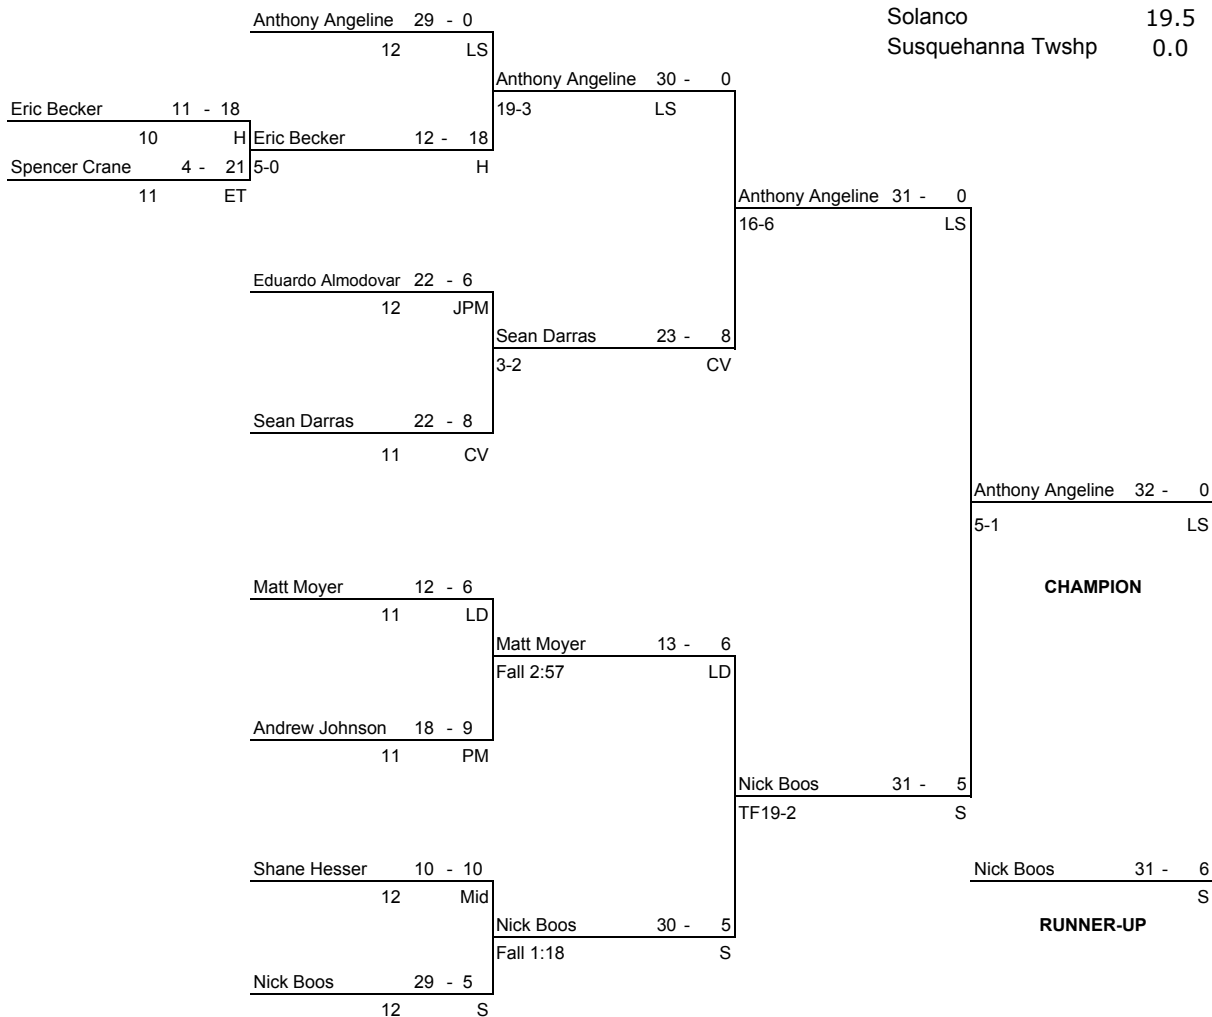

2003 PIAA District III Class AAA Section 2 Championships

Scoring for 160 lbs

Team	Points
Conestoga Valley	12.0
Elizabethtown	0.0
Hempfield	2.0
Hershey	0.0
JP McCaskey	1.0
Lampeter Strasburg	22.5
Lower Dauphin	11.0
Manheim Central	0.0
Manheim Township	0.0
Middletown	0.0
Penn Manor	2.0
Solanco	19.5
Susquehanna Twshp	0.0

Championship Bracket