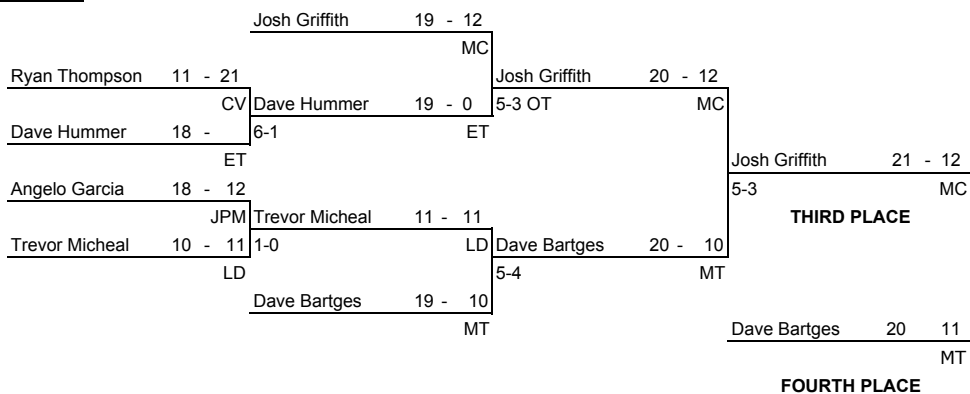

Consolation Bracket