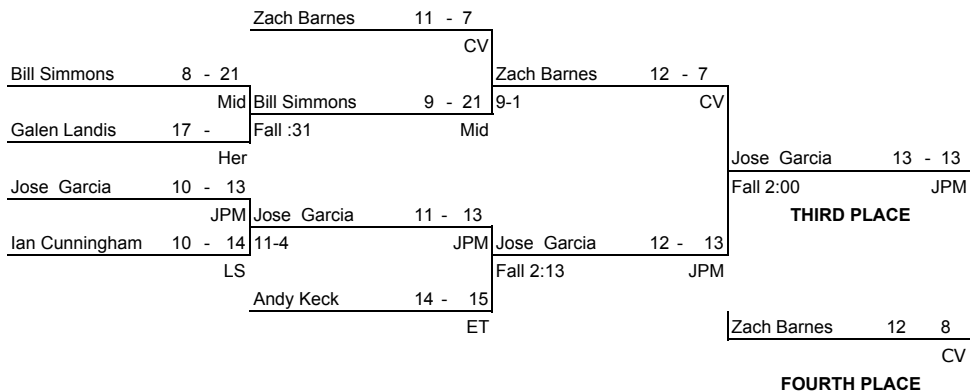

Consolation Bracket