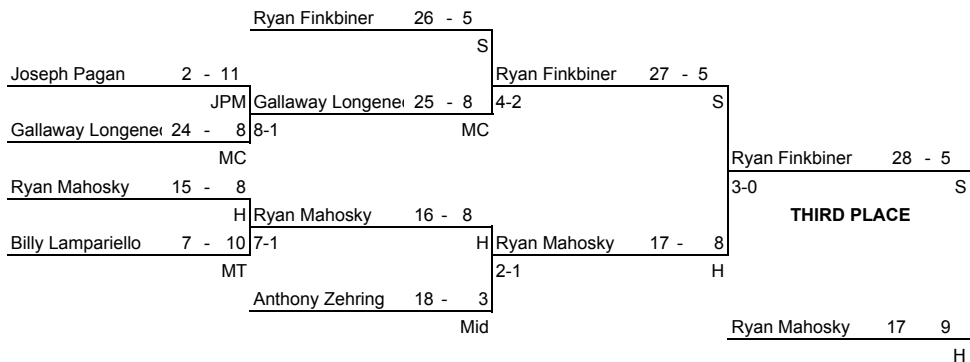

2003 PIAA District III Class AAA Section 2 Championships

Championship Bracket

CHAMPION

RUNNER-UP

THIRD PLACE

FOURTH PLACE

Consolation Bracket

Scoring for 125 lbs