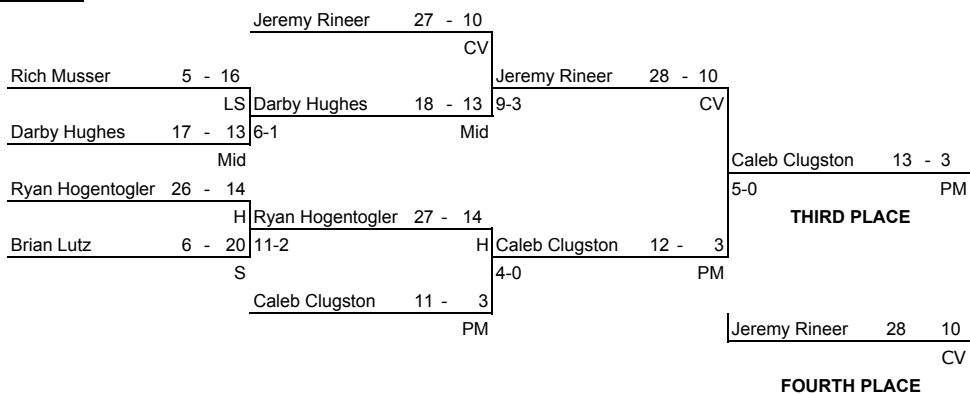

Consolation Bracket