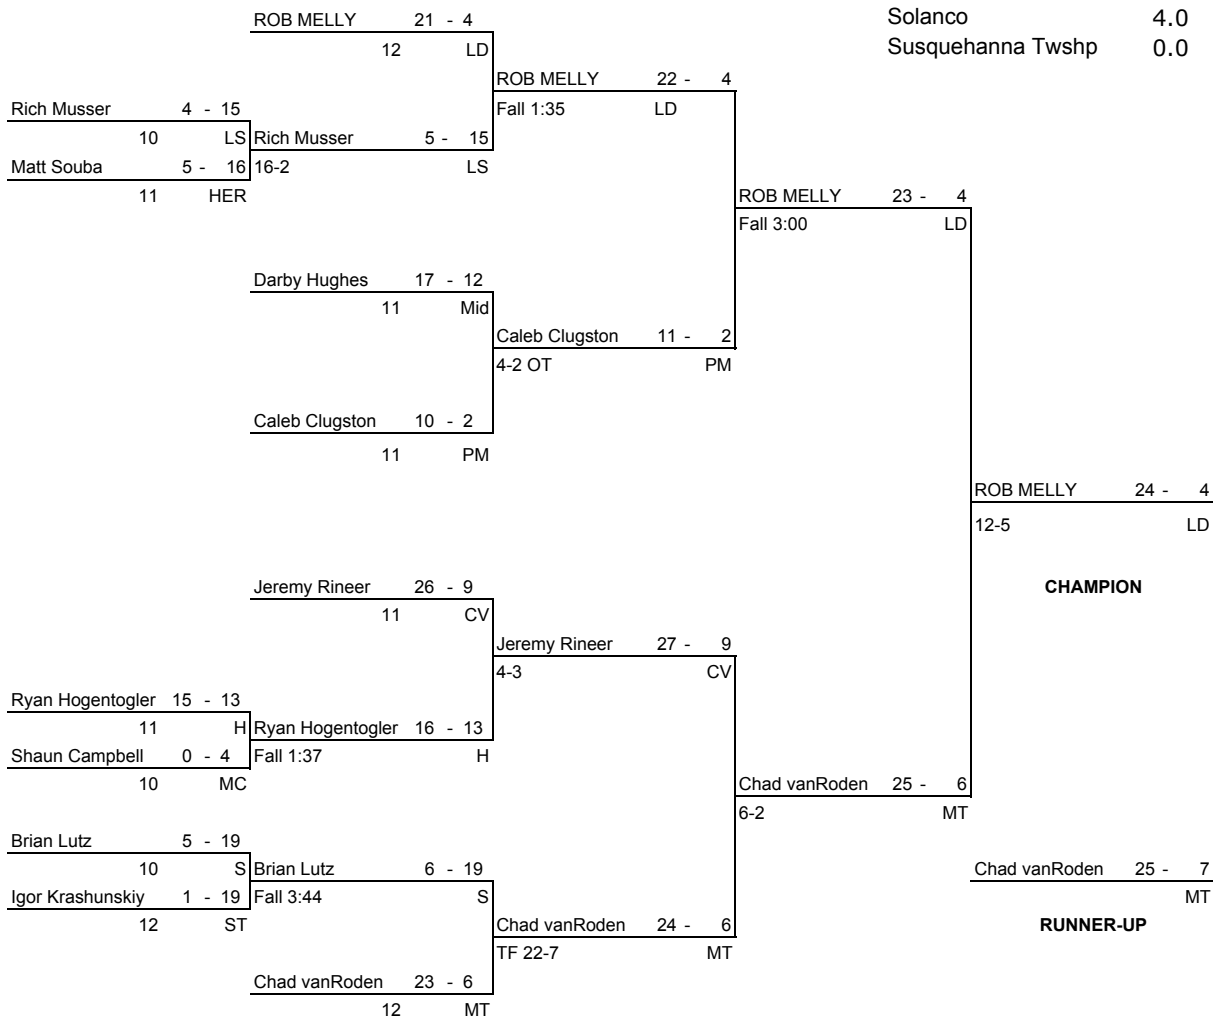

Scoring for 145 lbs

Team	Points
Conestoga Valley	9.0
Elizabethtown	0.0
Hempfield	6.0
Hershey	0.0
JP McCaskey	0.0
Lampeter Strasburg	3.0
Lower Dauphin	24.0
Manheim Central	0.0
Manheim Township	17.5
Middletown	1.0
Penn Manor	12.0
Solanco	4.0
Susquehanna Twshp	0.0

2003 PIAA District III Class AAA Section 2 Championships

Championship Bracket