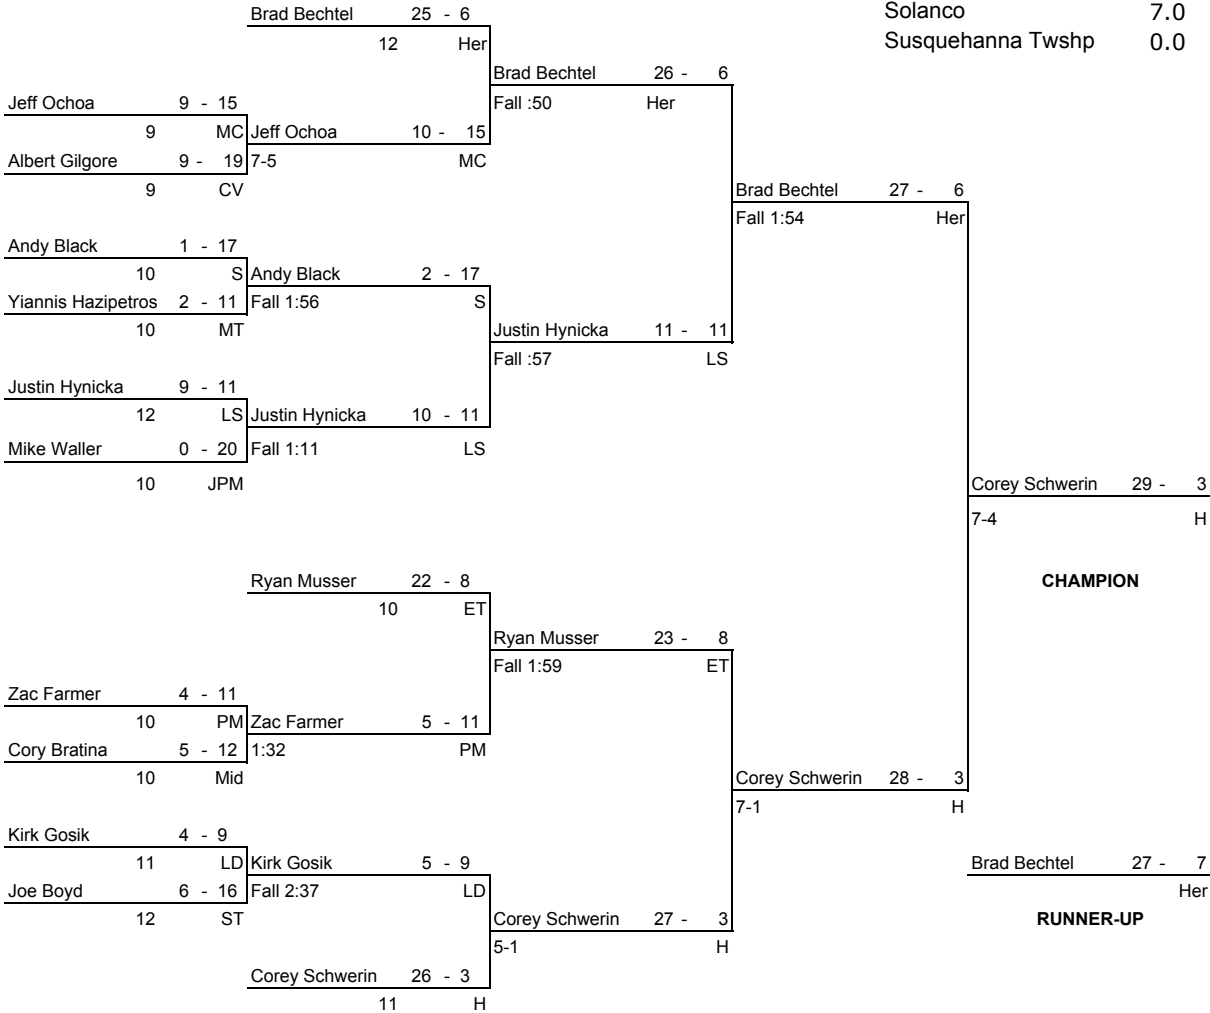

Scoring for 130 lbs

Team	Points
Conestoga Valley	0.0
Elizabethtown	15.5
Hempfield	20.0
Hershey	20.0
JP McCaskey	0.0
Lampeter Strasburg	15.0
Lower Dauphin	7.0
Manheim Central	2.0
Manheim Township	0.0
Middletown	0.0
Penn Manor	4.0
Solanco	7.0
Susquehanna Twshp	0.0

2003 PIAA District III Class AAA Section 2 Championships

Championship Bracket