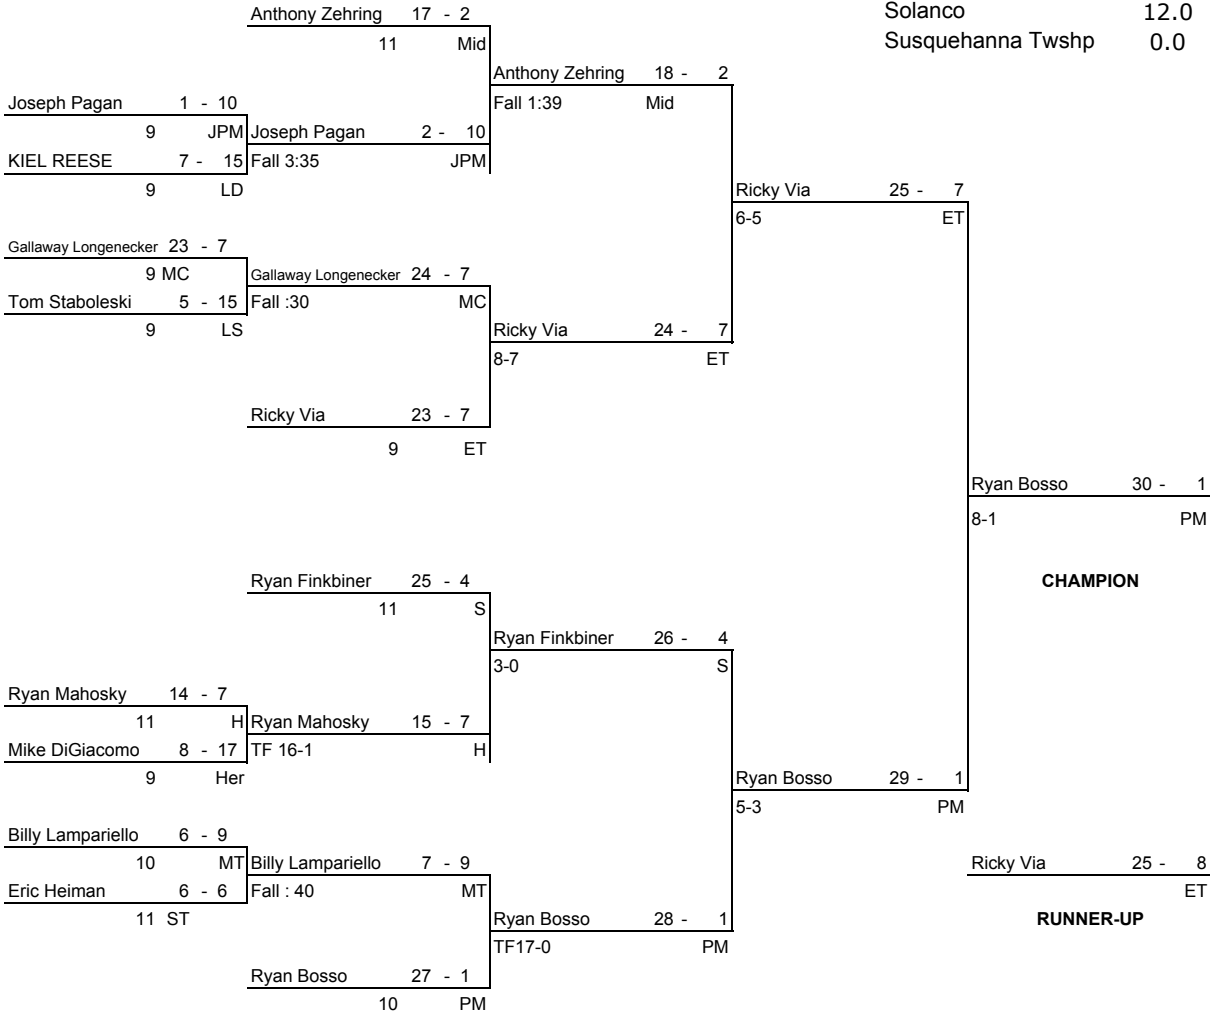

Scoring for 103 lbs

Team	Points
Conestoga Valley	0.0
Elizabethtown	16.0
Hempfield	9.5
Hershey	0.0
JP McCaskey	4.0
Lampeter Strasburg	0.0
Lower Dauphin	0.0
Manheim Central	5.0
Manheim Township	4.0
Middletown	6.0
Penn Manor	21.5
Solanco	12.0
Susquehanna Twshp	0.0

2003 PIAA District III Class AAA Section 2 Championships

Championship Bracket