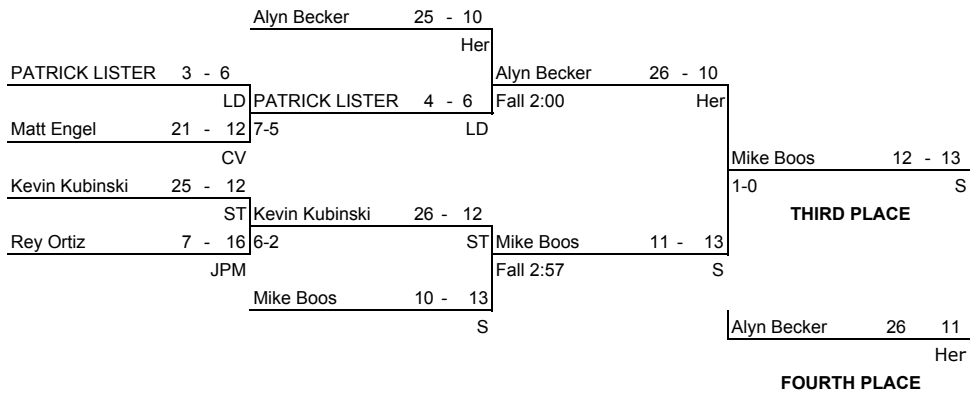

Consolation Bracket