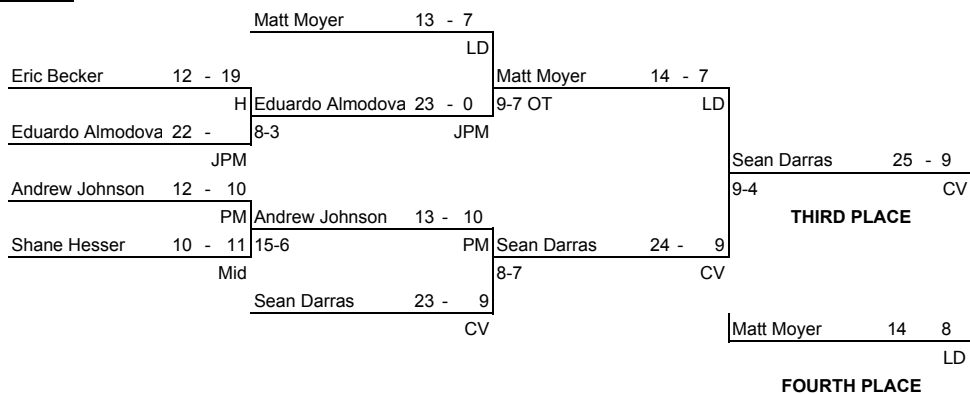

Consolation Bracket