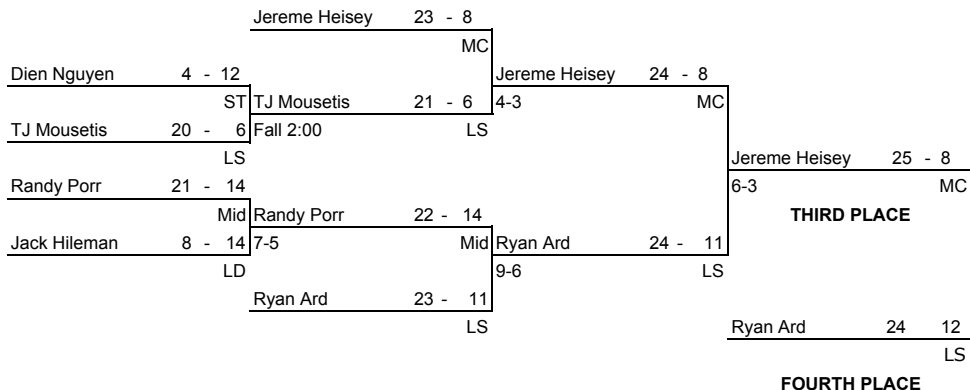

Consolation Bracket